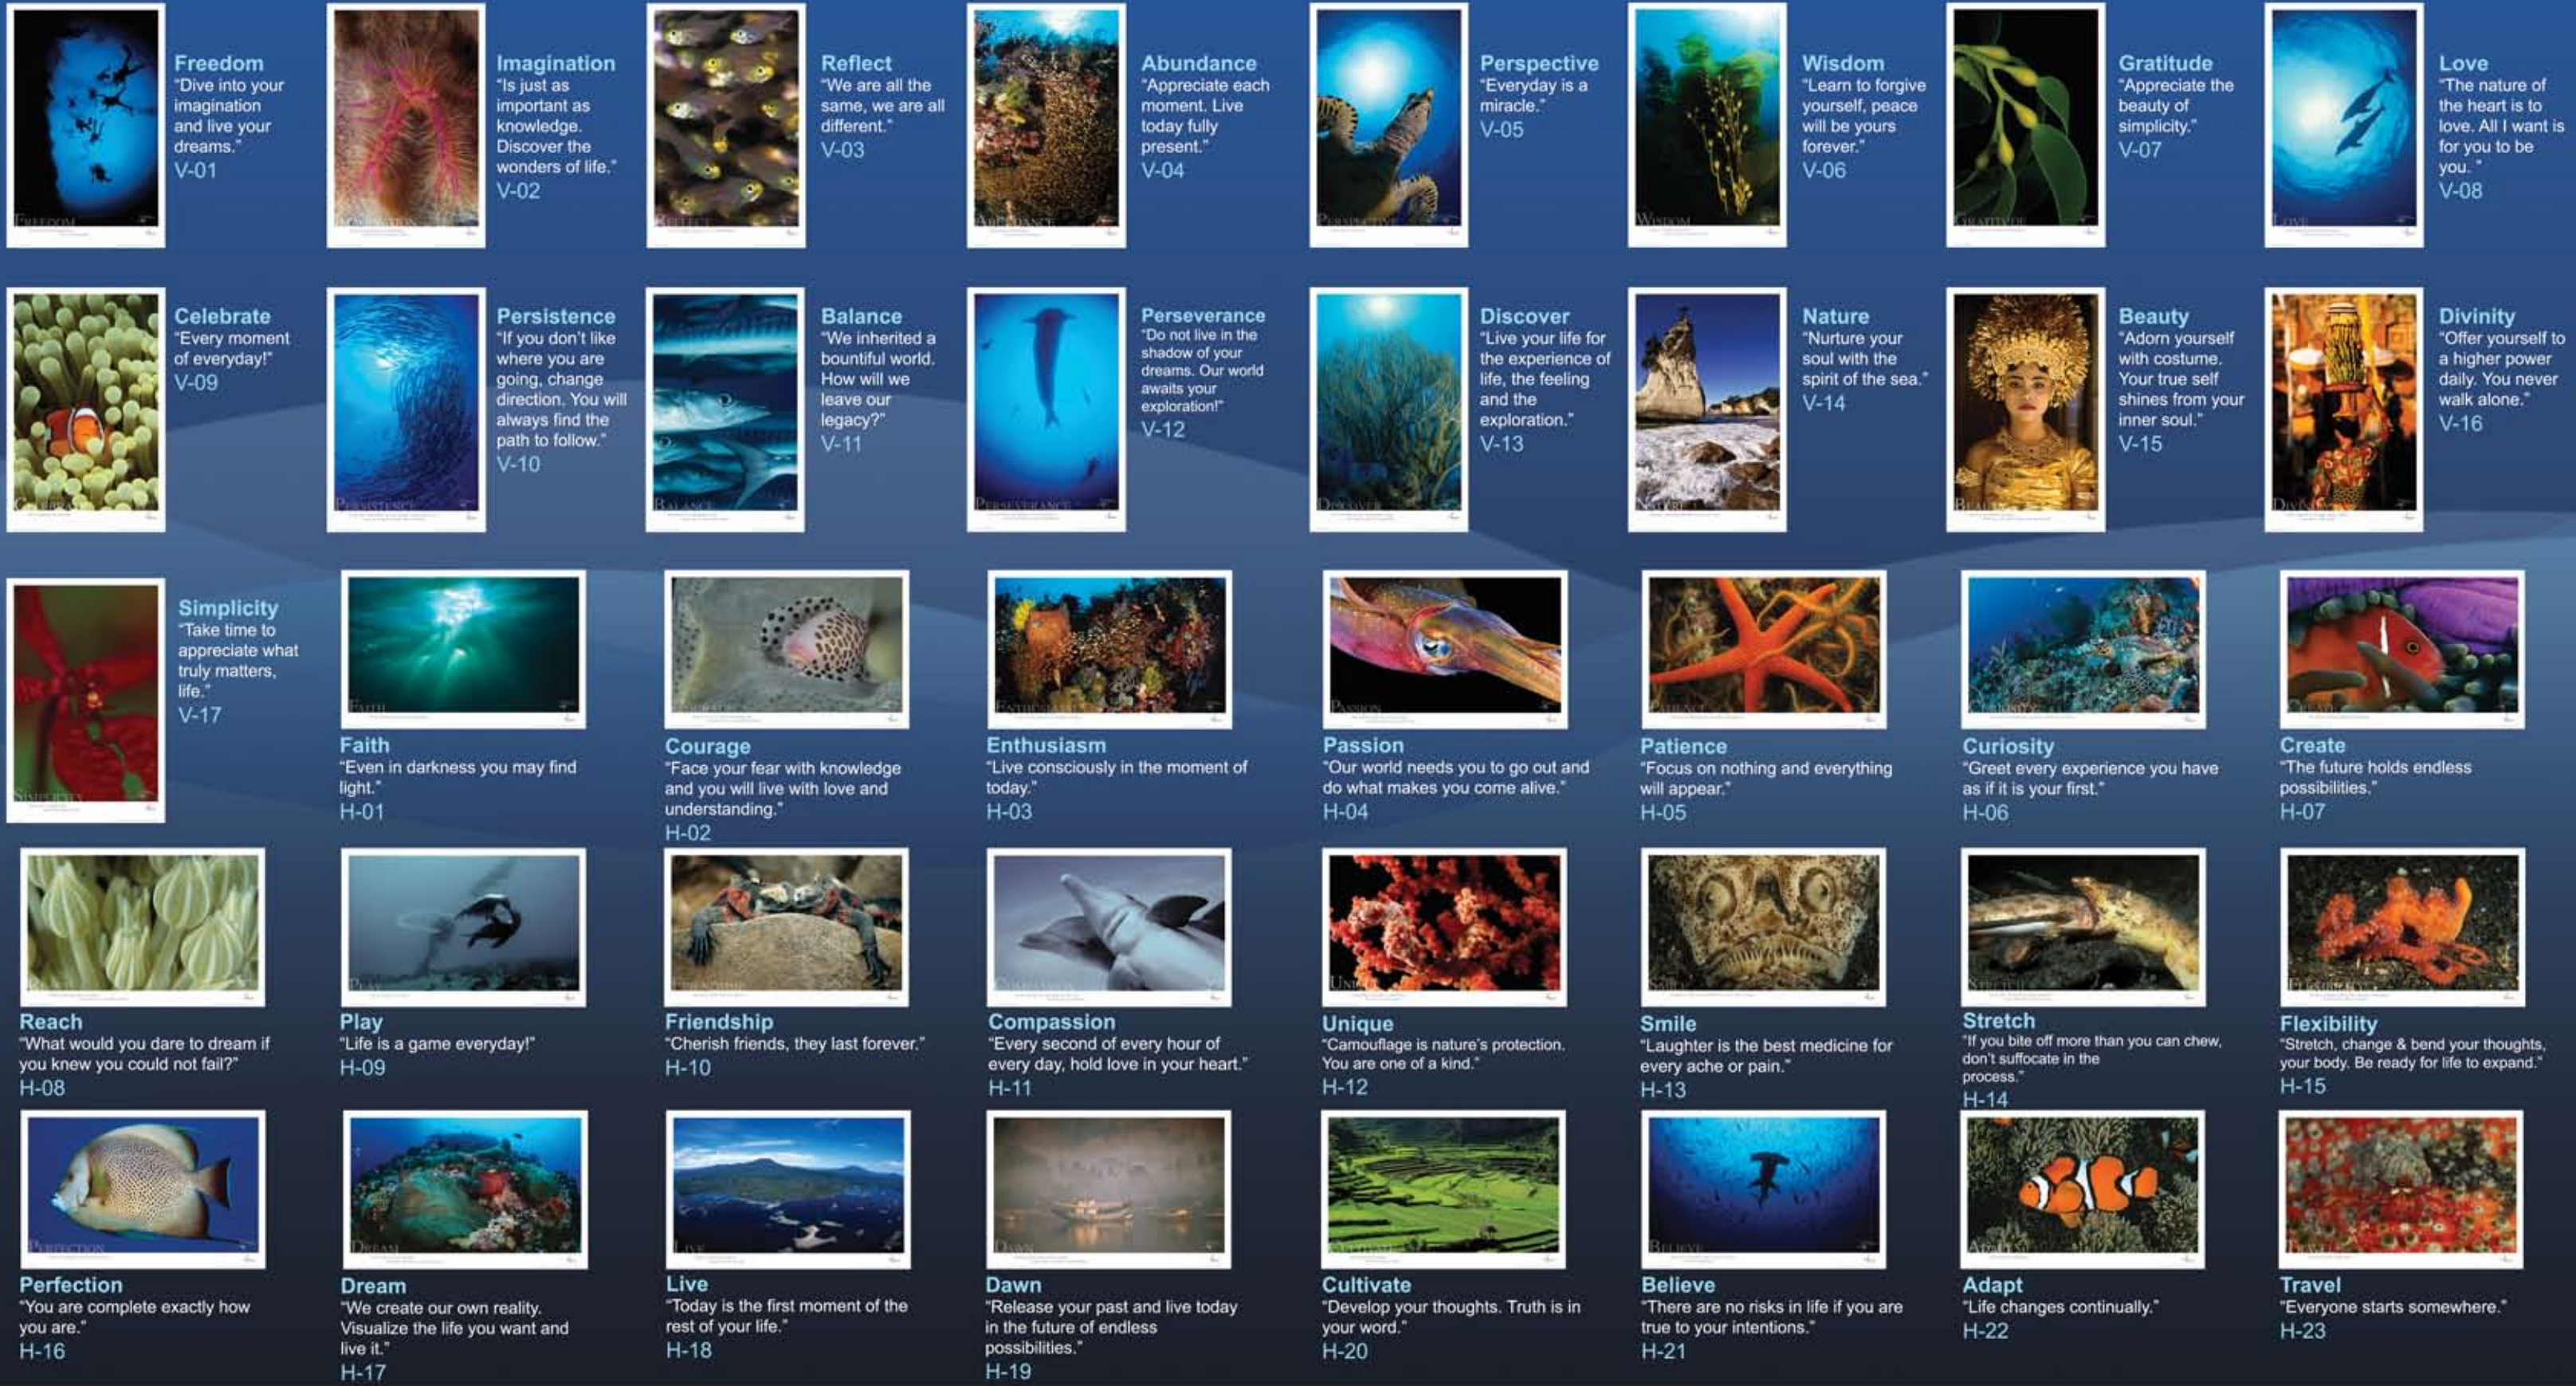

11x17" Images are available in:

- Glossy Print
- Pearl Ice Print
- Window Cling
- "Fridge Art" Magnet

THE MESSAGES WE SURROUND OURSELVES WITH TRANSFORM OUR LIVES. DESIGNED TO TOUCH, MOVE AND INSPIRE YOU.

Share the Live Your Dreams Words for Life print collection with your friends and family. Perfect for your home or office.

Dive Into Your IMAGINATION 200 W. Mason St. Suite #19 Santa Barbara, CA 93101 805-453-1947 info@DiveIntoYourImagination.com

Images available in 5 x 7" & 4 x 5.5" art cards
Blank interior and envelope included
3.5 x 3.5" Magnets